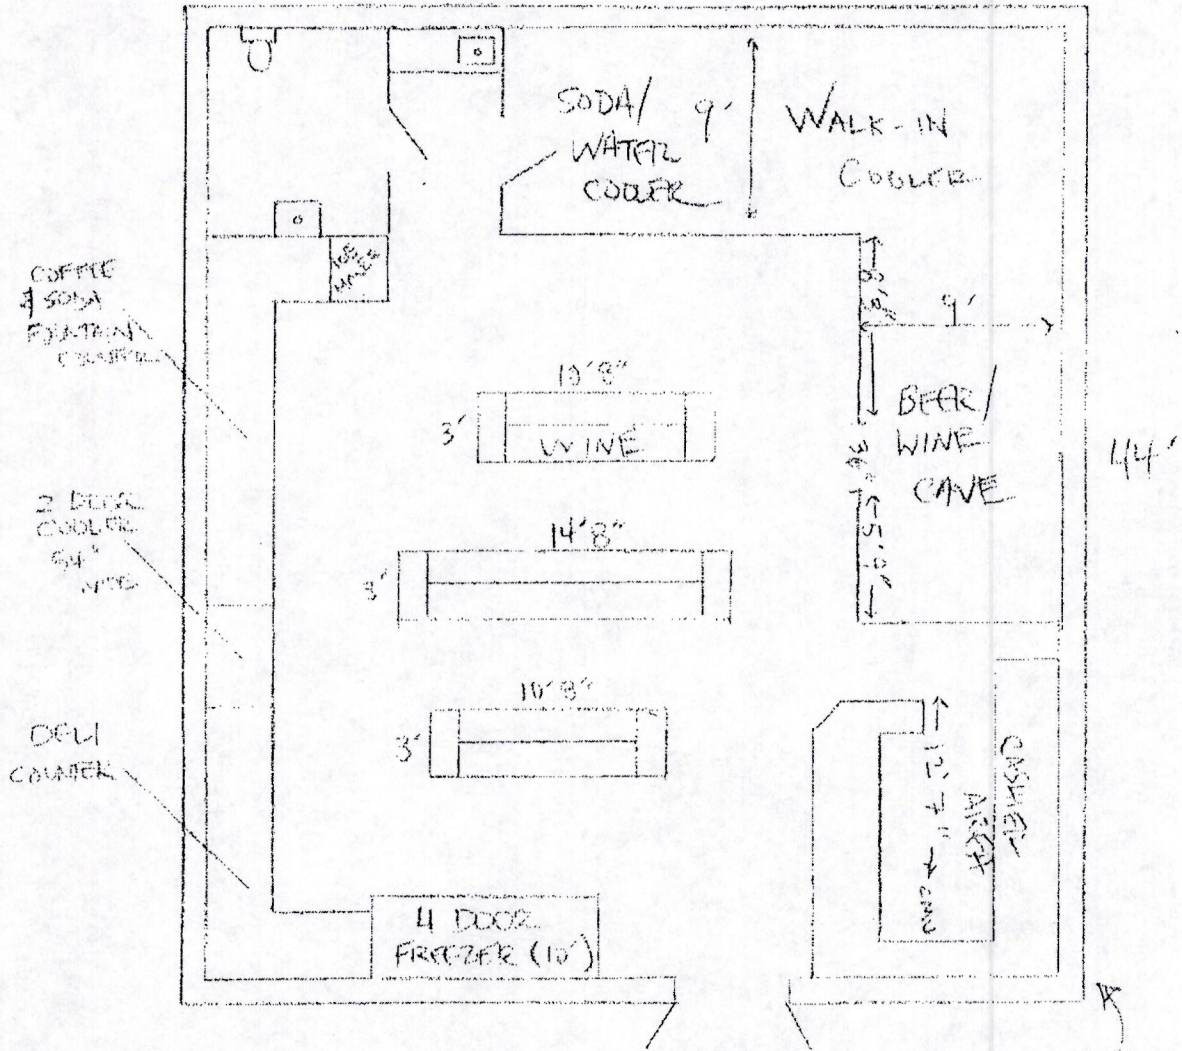

# BASE CAMP HAILEY

□ = 2' x 2'

40'

Premises ID 5B-23

RECEIVED

NOV 12 2021

IDAHO STATE POLICE  
ALCOHOL BEVERAGE CONTROL