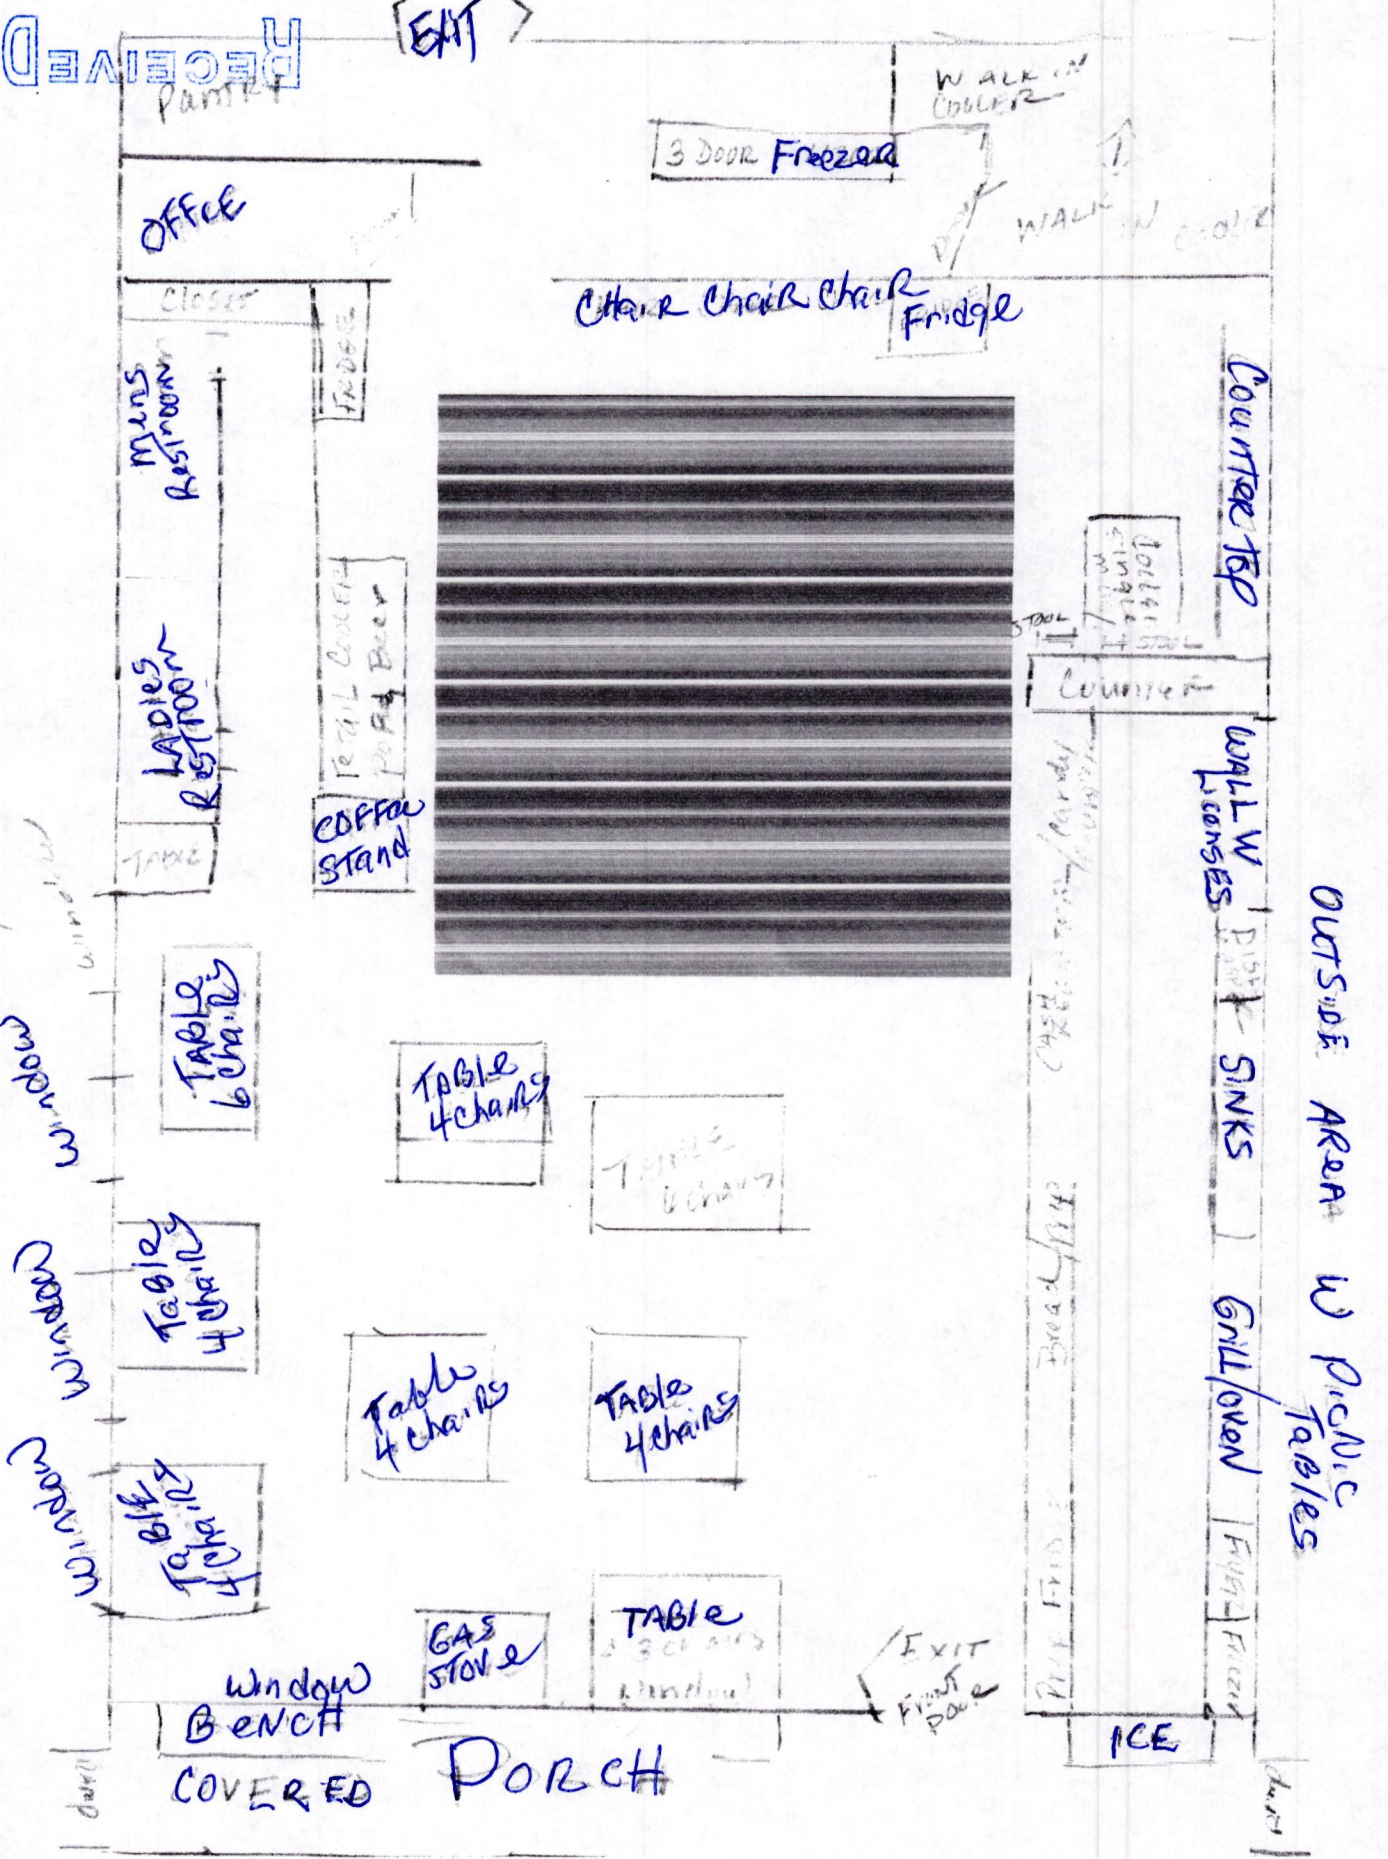

JAN 18 2025

RECEIVED

EXIT

OUTSIDE AREA W PICNIC TABLES

WALL W LICESSES
SINKS
GRILL/OVEN
FRIGID FRIGID
FRIDGE

GAS STOVE

WINDOW BENCH

Windows
Windows
Windows
Table

MENS RESTROOM

LADIES RESTROOM

OFFICE

RECEIVED

WALK IN COOLER

3 Door Freezer

Chair Chair Chair
Fridge

COUNTER TOP

COUNTER

RETAIL COOLER
POP & BEER
COFFEE STAND

TABLE
6 CHAIRS

TABLE
4 CHAIRS

TABLE
6 CHAIRS

TABLE
4 CHAIRS

TABLE
4 CHAIRS

TABLE
4 CHAIRS

TABLE
4 CHAIRS

TABLE
3 CHAIRS
(window)

EXIT
FRONT DOOR

ICE

COVERED PORCH